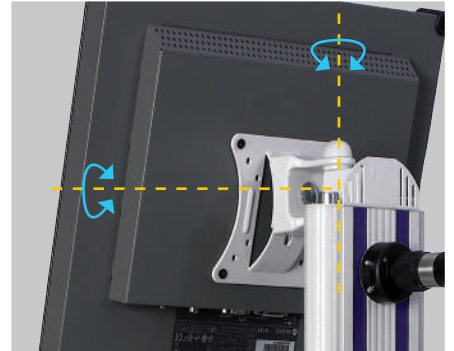

ENDOSCOPIC FURNITURE

COMPACT TROLLEY

YOUR ENDOSCOPIC EQUIPMENT IN THE MINIMUM SPACE

- Sleek and elegant
- Light design
- Easy to handle

Compact and versatile trolley with monitor support, specially designed for your endoscopic equipment using minimum space.
The perfect complement for everyday endoscopic procedures.

ENDOSCOPIC FURNITURE **COMPACT TROLLEY**

FIBERSCOPE HOLDER

BACK HANDLE FOR EASY HANDLING

MULTIDIRECTIONAL MOVEMENT

- Adjustable tray; additional tray available.
- Multidirectional flat monitor support.
- Monitor mounting system VESA 75x75 and 100x100.
- Four wheels, two with brakes.
- Total height: 1,37m.
- Back handle for easy maneuvering.
- Optional support for flexible endoscope.